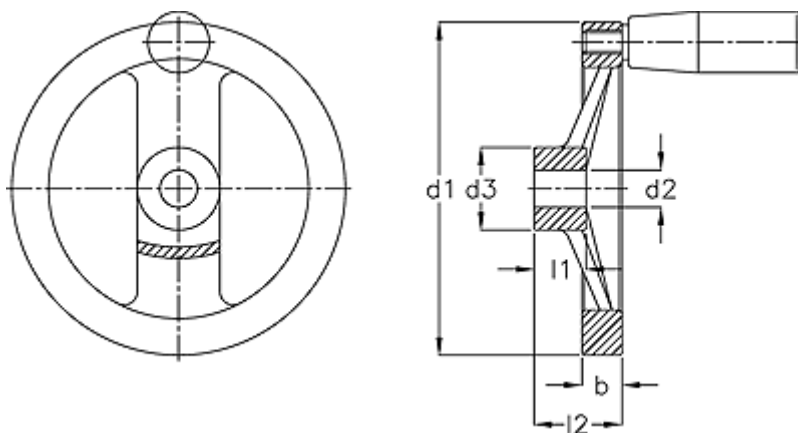

Data Sheet

Article number: 201280334

Description: E+G Handwheel
GN 322-200-B20-R

Measures

b	= 20.5
d1	= 200
d2 H7	= 20
d3	= 42
Handle	= 25
l1	= 24
l2	= 45